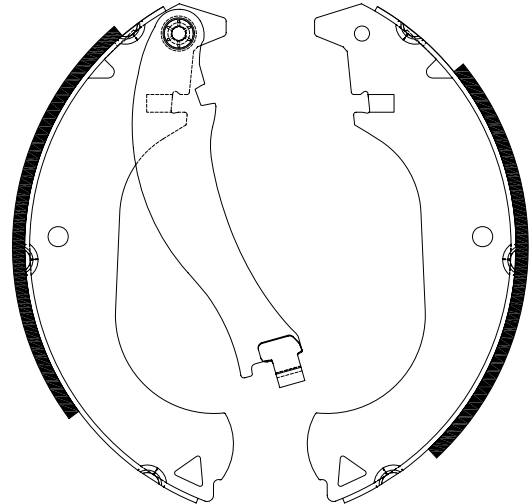

203013

228 X 42 mm

FIAT
Doblo (todos) 2001> / Strada 1.4 2010> / Strada 1.6 2013> / Strada
Adventure 1.8 2008> / Strada Adventure Locker 1.8 2009> T - Bosch